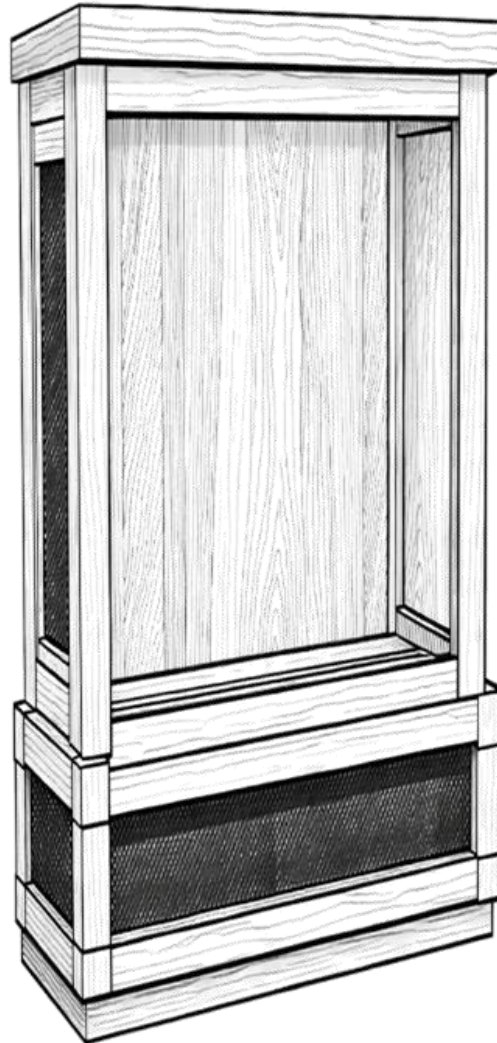

The Kid

Installation instructions

The Kid

The cabinet is delivered in two different parts:

The Kid

You simply need to fasten the two parts together using the mounting plates and the #8 x 5/8" screws.
(hardware included)