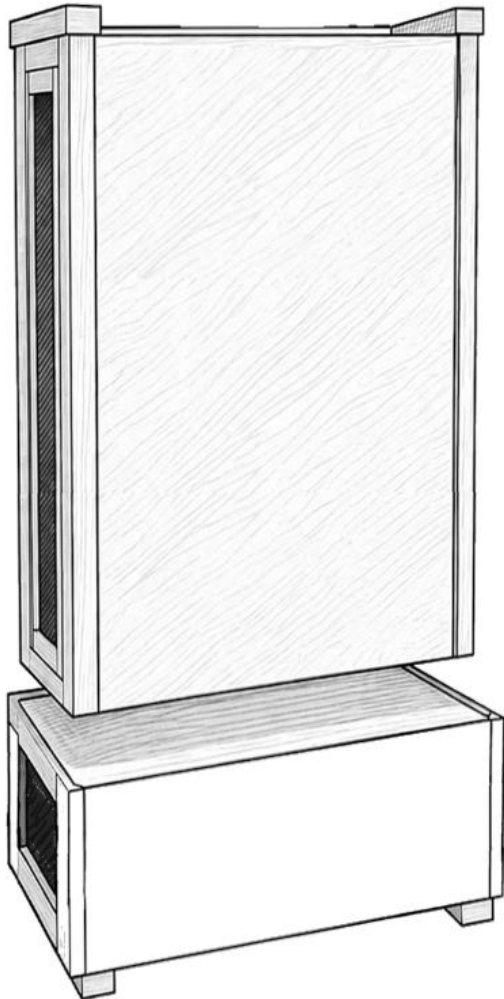

The Kid

Installation instructions

The Kid

The cabinet is delivered in two different parts:

The Kid

You simply need to fasten the two parts together using the mounting plates and the #8 x 5/8" screws.
(hardware included)